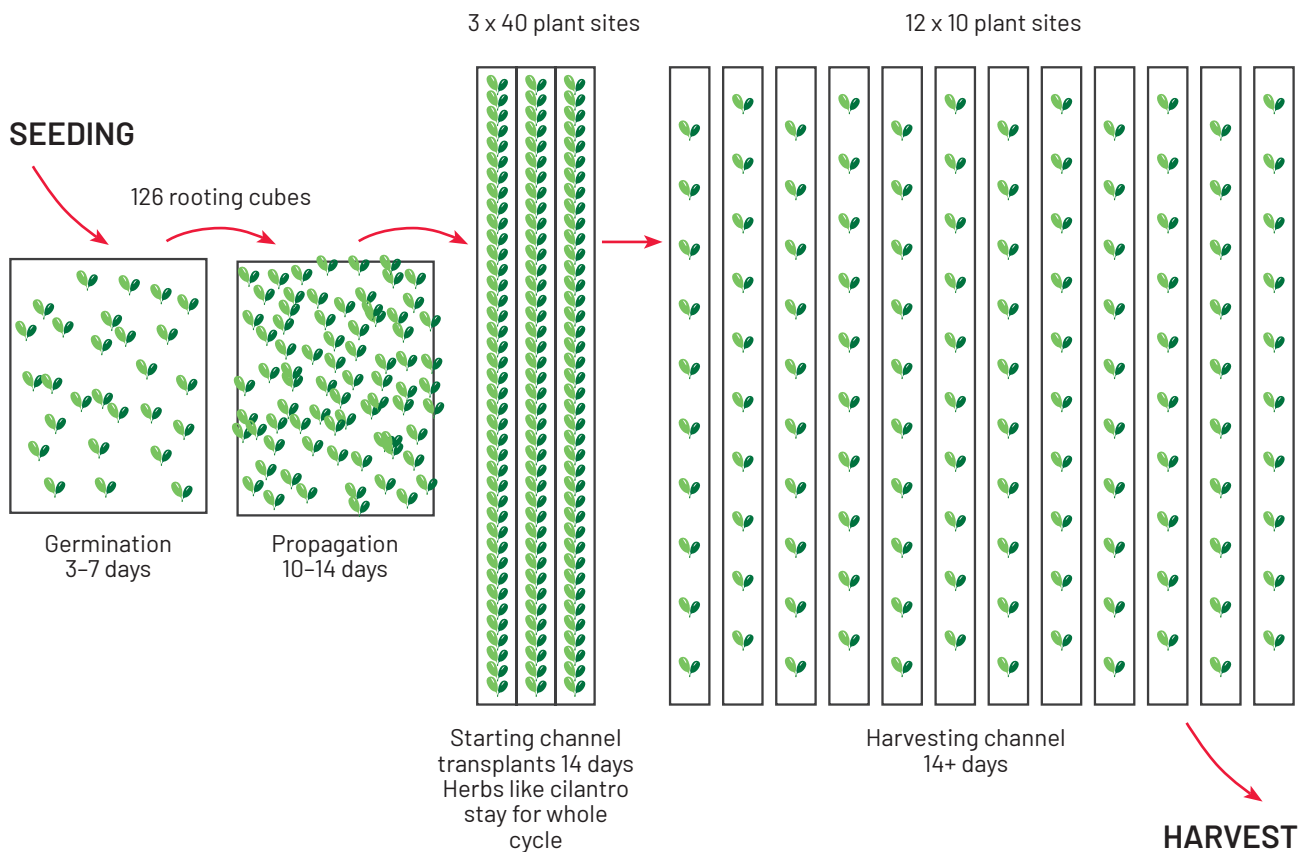

6.7
plants/m²

8 weeks crop cycle

6.7 plants/m²/week

CAPACITY OF ONE SYSTEM LAYER:

More than 53 plant sites per m²

NFT channel technical parameters:

Standard length	Plant sites	
	Starting channel	Harvesting channel
110 cm	20	5
210 cm	40	10
410 cm	80	20
Plant spacing	5 cm	20 cm

*Length and and spacing can be modified according to specific needs

Starting channel

Harvesting channel

ONE STARTING
CHANNEL SATURATE
4 HARVESTING
CHANNELS

NFT CHANNEL DIMENSIONS:

CULTIVATION PROCESS:

SYSTEM DURABILITY:

10 years warranty on NFT channels and drainage channels

**WE WILL SUPPORT
YOU IN YOUR
SUCCESES!**

**HEALTHY GROW
OF YOUR PLANTS
AND BUSINESS IS
OUR PRIORITY**

GardeniX NFT system provides you:

- The highest yield of high quality crops
- Increased productivity due to efficient use of cultivation area
- Lowers the operational costs
- Lowers the risk of losing your costs
- Easy harvesting