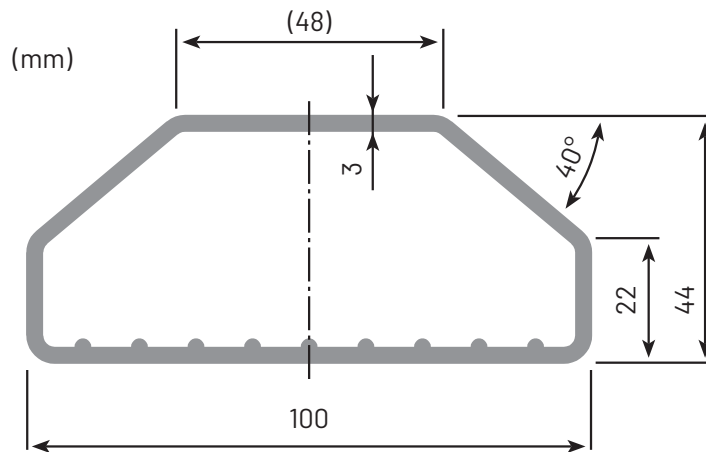

6.7
plants/m²

8 weeks crop cycle

6.7 plants/m²/week

CAPACITY OF ONE SYSTEM LAYER:

More than 53 plant sites per m²

NFT channel technical parameters:

Standard length	Plant sites	
	Starting channel	Harvesting channel
110 cm	20	5
210 cm	40	10
410 cm	80	20
Plant spacing	5 cm	20 cm

*Length and and spacing can be modified according to specific needs

Starting channel

Harvesting channel

ONE STARTING
CHANNEL SATURATE
4 HARVESTING
CHANNELS

NFT CHANNEL DIMENSIONS:

CULTIVATION PROCESS:

SYSTEM DURABILITY: